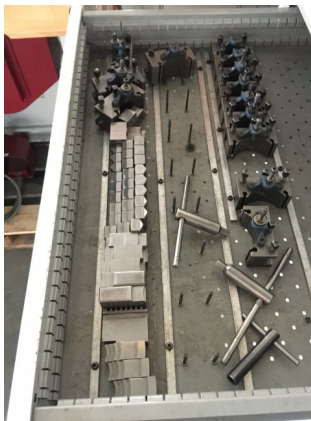

## SCHAUBLIN

**Kind :** Various machines  
**Brand :** SCHAUBLIN  
**Year :** ACCESSOIRES  
**Stock Nr :** T12413

### TECHNICAL DETAILS

- see photos