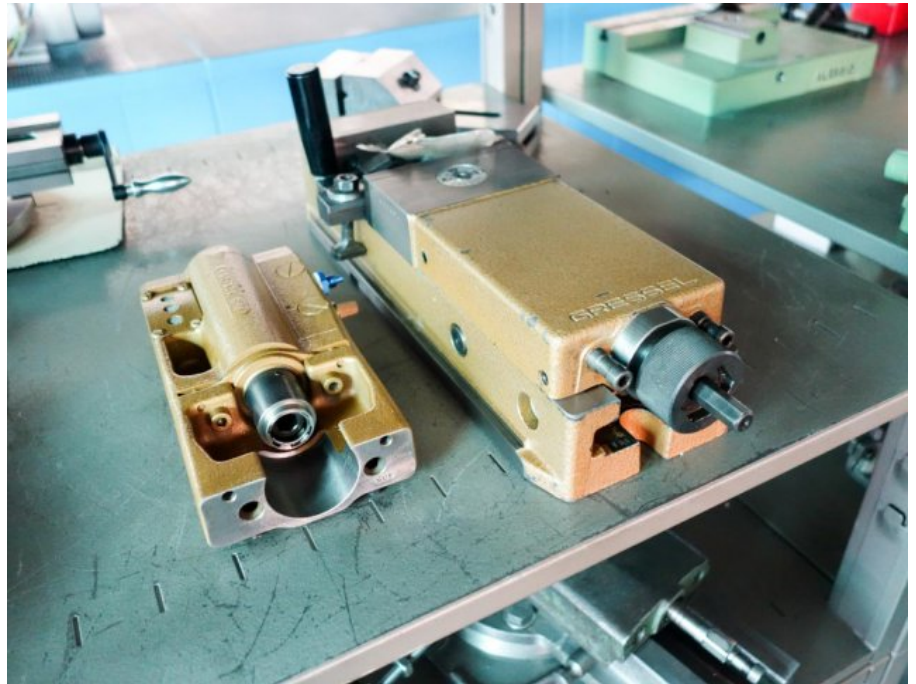

## GRESSEL MHS 125

**Kind :** Various machines

**Brand :** GRESSEL

**Model :** MHS 125

**Stock Nr :** P1420

### TECHNICAL DETAILS

- Power : 20-30-40 [kN]
- Width : 125 [mm]
- With pneumatic clamping