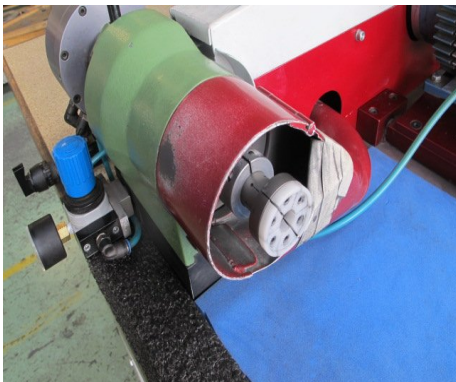

GENEX Satineuse

Kind : Various machines
Brand : GENEX
Model : Satineuse
Stock Nr : P1557

TECHNICAL DETAILS

Same as on photos

EQUIPMENT

With workbench