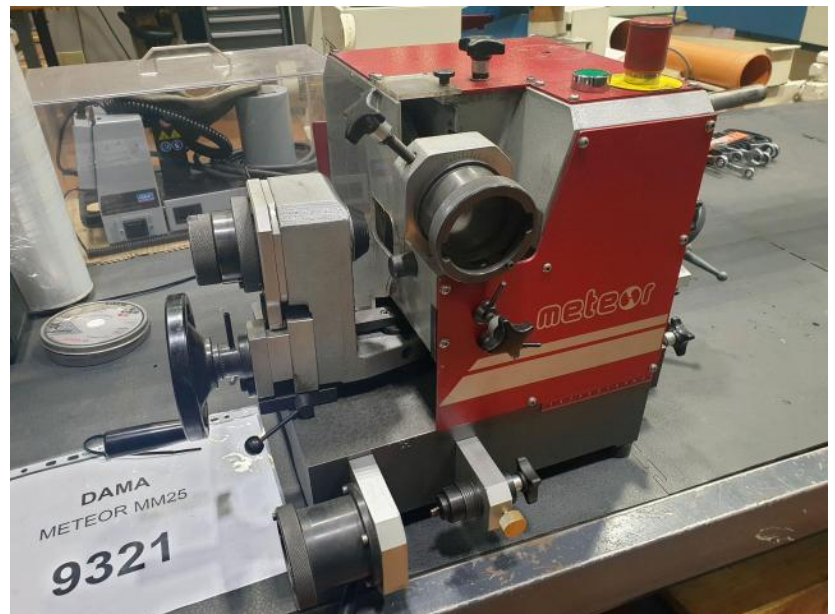

DAMA METEOR MM25

Kind : Sharpening machine
Manufacturer : DAMA
Model : METEOR MM25
Year : 1998
Serial : 8008
Stock : 9321

TECHNICAL DETAILS

- | | |
|-----------------------|------------------------|
| - Sharpening capacity | : Ø3 to Ø25 [mm] |
| - Point angle | : 90° to 140° |
| - Rotation speed | : 2800 [u/min] |
| - Weight | : 40 [kg] |
| - Floor space | : 600 x 500 x 450 [mm] |